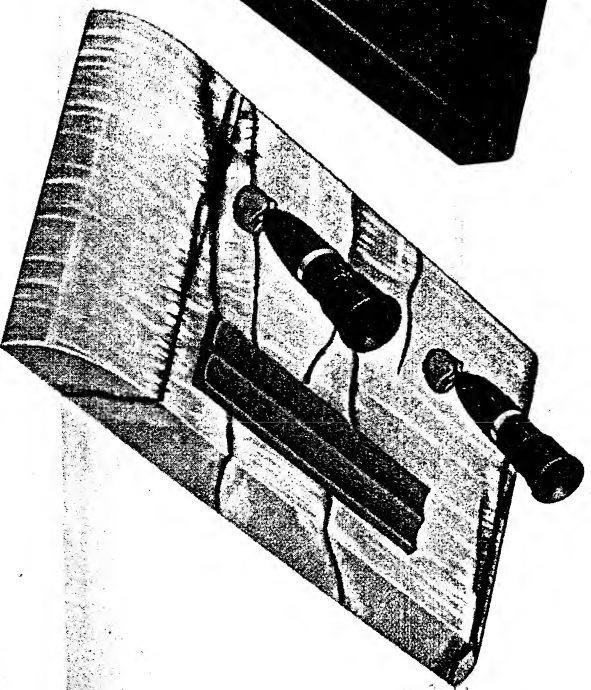

T193 ADEGO. Black Carrara. 5 x 10 inches. Gold trim. With two Black LIFETIME Pens $25.00.

T220 ADEKU. Colored Pedra de Onyx. 4 1/4 x 9 1/2 inches. Gold Pencil Grooves. With Black LIFETIME Pen and

V430 BAGCP. Green Brazilian Onyx. 5 x 10 inches. Gold name plate. With Black LIFETIME Pen and Desk